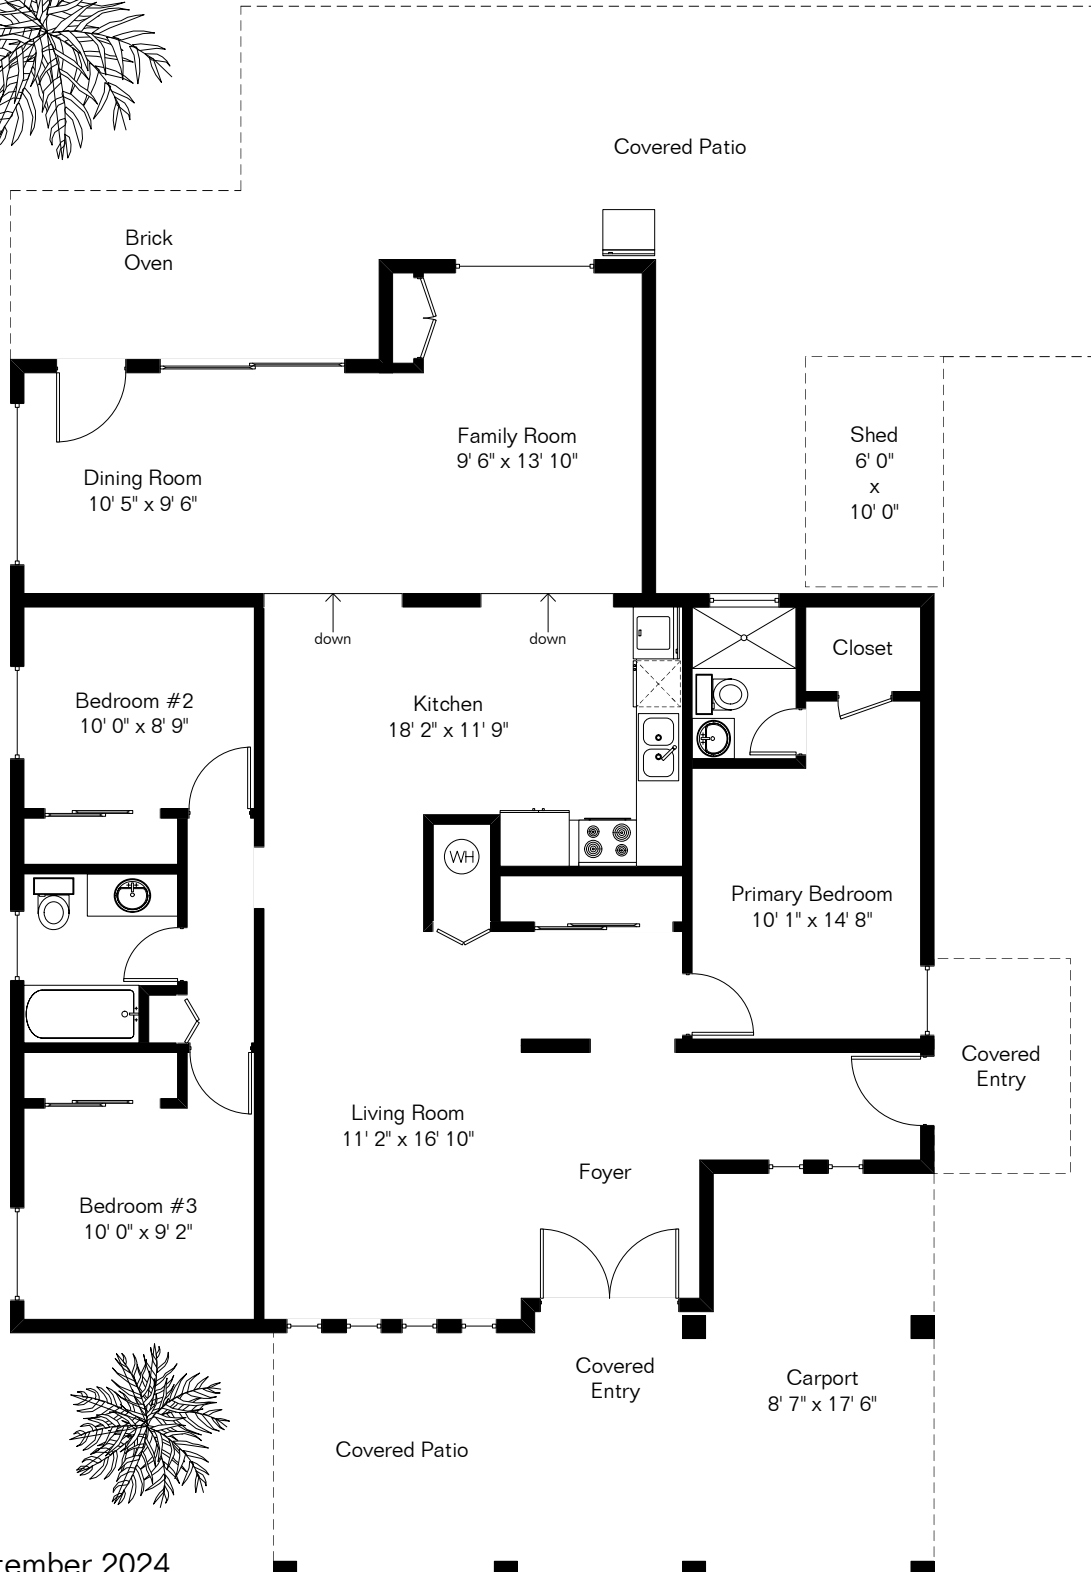

The square footages and room size information are deemed to be reliable but are not guaranteed and should be independently verified. This drawing is for marketing purposes only.

838 W Hawaii Dr

Site Visit September 2024

Living Area 1,549 Sq Ft

Copyright 2024 Floor Plans First! LLC
All Rights Reserved.

Floor Plans First!
See the Floor Plan First!
FloorPlansFirst.com
(520) 881-1500